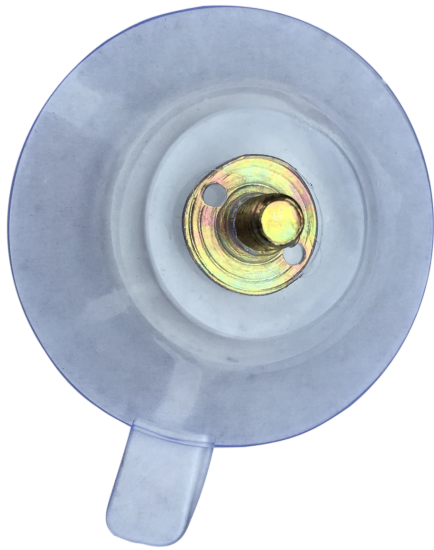

WRD-S45

Replacement suction cup for the H1 Hand Puller and the Line Dispenser.