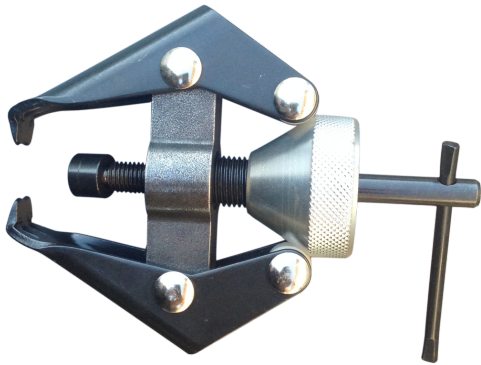

WPU1

Adjustable tool for quick and easy removal of wiper arms.